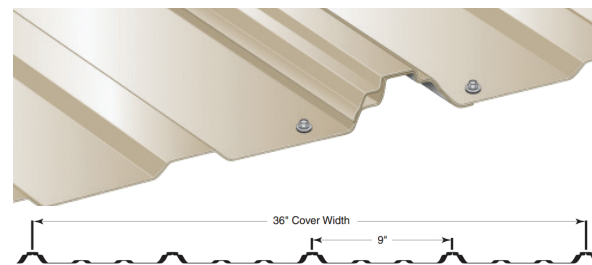

**Metal Roofing vs. Asphalt Shingles**

Price estimates include panels only, no accessories.

**Everlast II 28ga. Series**

Starting at ~\$111 per square (100 square feet)

Also available: Economy and Bare

**Everloc 26ga. Series**

Starting at ~\$252 per square (100 square feet)

Also available: Bare

**Everseam 24ga. Series**

Starting at ~\$286 per square (100 square feet)

Also available: Bare

**Avg. Asphalt Shingles**

Approx. \$86 per square (100 square feet)

Costs associated with roofing accessories such as drip edge, screws, and underlayment will vary depending on your roof specifications.

Cross section view of Everlast II Panel

\*Prices are subject to change; based on March 2019 pricing.